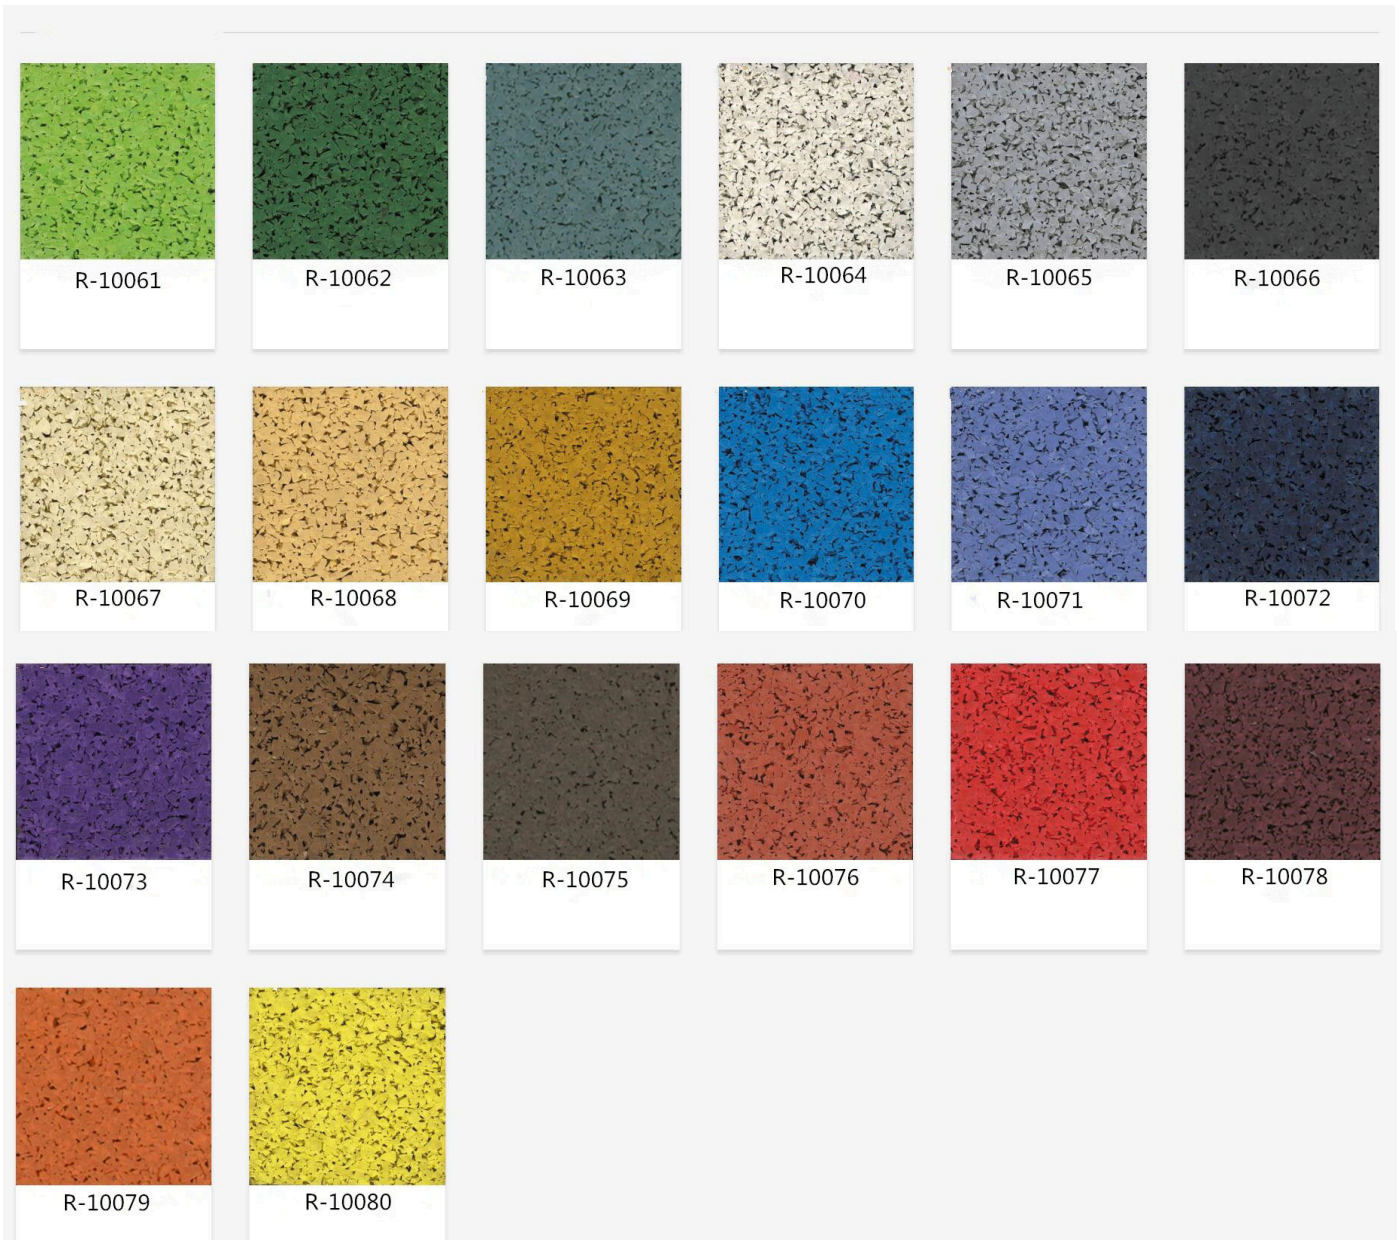

R-10055

R-10056

R-10057

R-10058

R-10059

R-10060